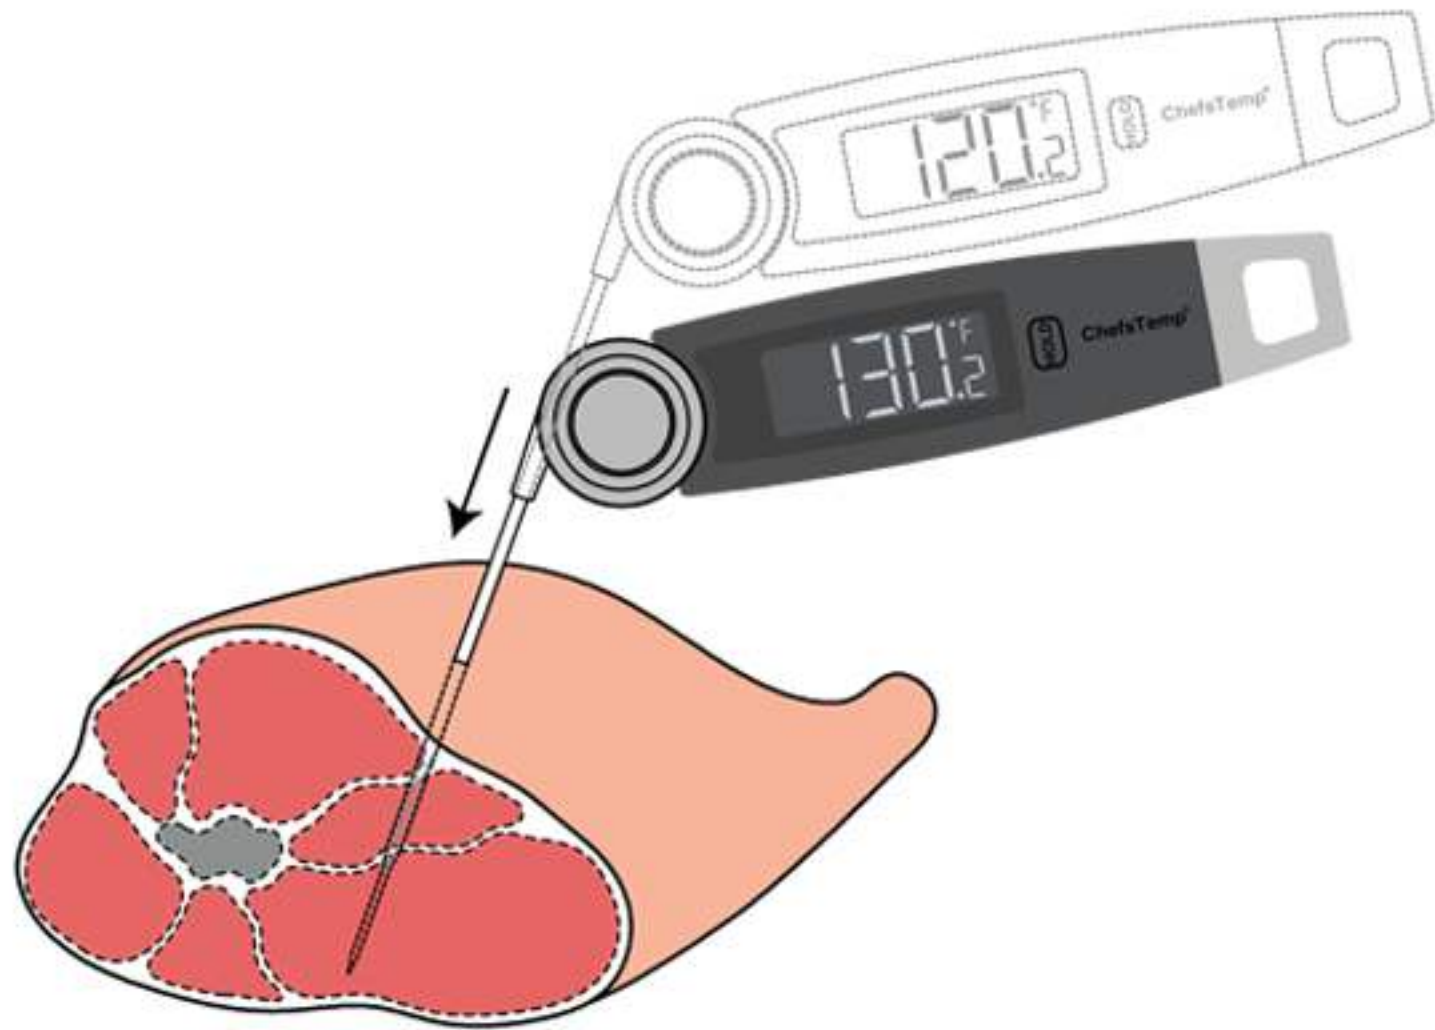

How to Temp a Chicken Thigh

Finding the Thermal Center

1

Push the ChefsTemp Final Touch X10 past where you think the center of the Chicken is.

2

Pull the ChefsTemp Final Touch X10 back until the temperature drops. It will keep dropping until it reaches the thermal center.